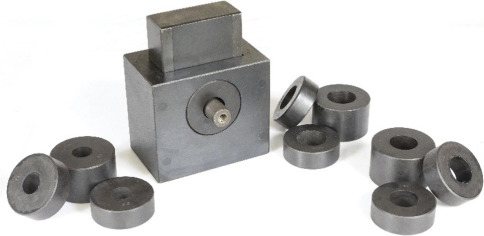

DATA SHEET

Small and Big Shear Test Accessory

Big Double Shear Test Attachment

General description

Small and big shear test attachments including:

- Small double shear test with 5 sets of bushes for shear test of 5, 8, 12, 16 and 20 mm dia.
- Big double shear test with 5 sets of bushes for shear test of 25, 30, 35 and 40 mm dia.

Small Double Shear Test Attachment

Products

70-T10/SH

Shear test accessory. Including: - Small double shear test device with 5 sets of bushes for samples of dia. 5mm, 8mm, 12mm, 16mm and 20mm. - Big double shear test device with 5 sets of bushes for samples of dia. 25mm, 30mm, 35mm and 40mm.